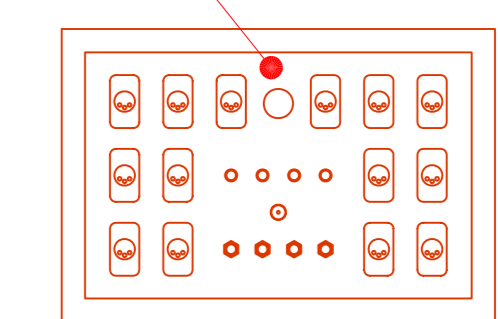

Legend	
	Electrical Outlet Switched (single)
	Electrical Outlet Switched (twin)
	Wall Light Positions
	Audio / Visual Outlets Large
	Audio / Visual Outlets Small
	Telephone Connection
	3 Phase Socket / Outlet
	Light Switches
	Door Release & Emergency Rel
	Fused Switch
	Ving Card Reader
	Data Access Points
	Lift Call Points
	Lift Firemans Switch

Audio / Visual Outlets

Double Switched Sockets

Telephone Socket

LAYOUT IN 15 LOCATIONS