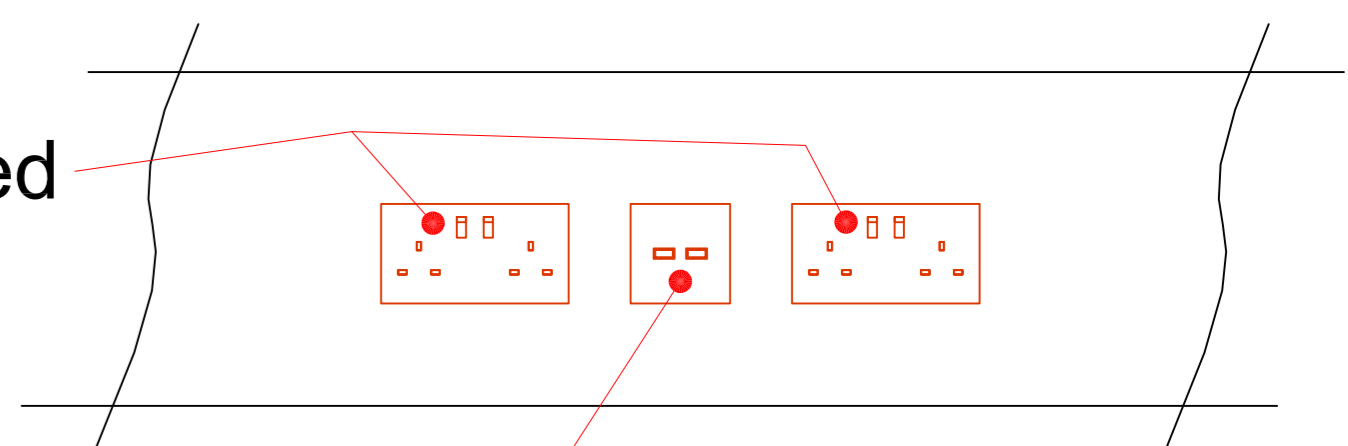

Legend	
	Electrical Outlet Switched (single)
	Electrical Outlet Switched (twin)
	Wall Light Positions
	Audio / Visual Outlets Large
	Audio / Visual Outlets Small
	Telephone Connection
	3 Phase Socket / Outlet
	Light Switches
	Door Release & Emergency Rel
	Fused Switch
	Ving Card Reader
	Data Access Points
	Lift Call Points
	Lift Firemans Switch

Audio / Visual Outlets

Double Switched Sockets

Telephone Socket

LAYOUT IN 15 LOCATIONS

M16 Open Hook Hangers
Monarch Suite