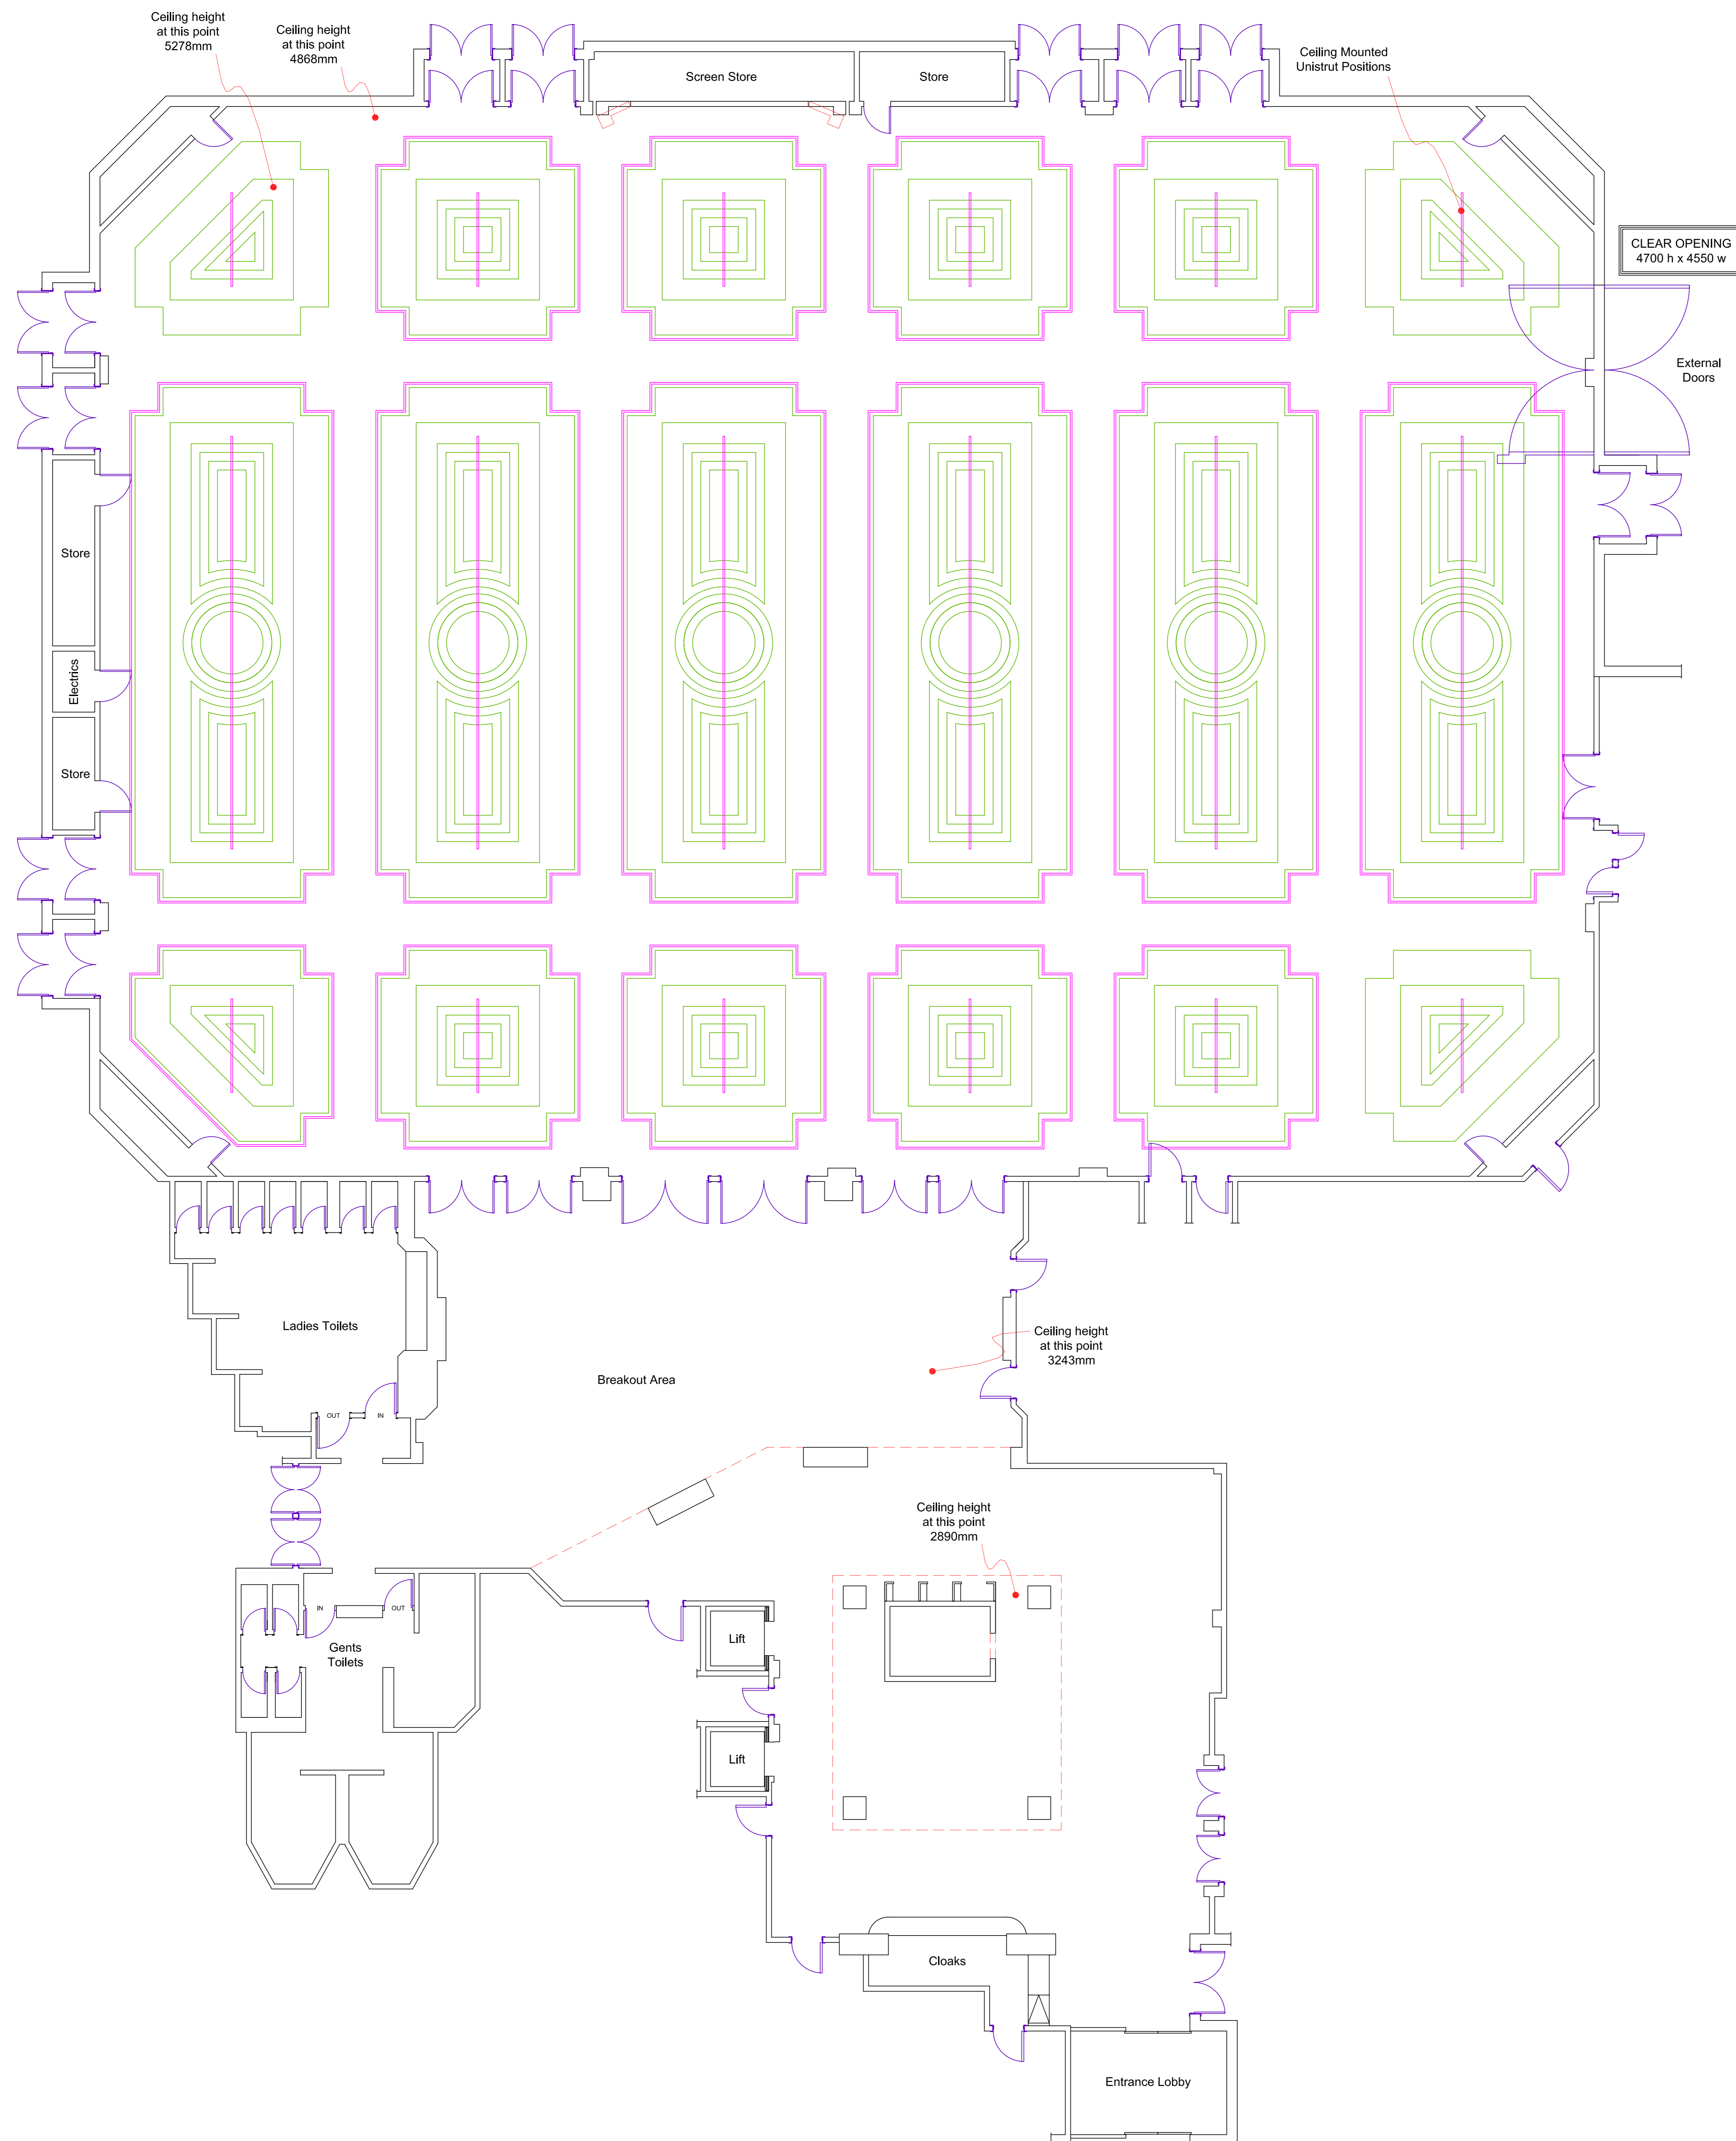

Audio / Visual Outlets

Double Switched Sockets

Telephone Socket

LAYOUT IN 15 LOCATIONS

M16 Open Hook Hangers
Monarch Suite