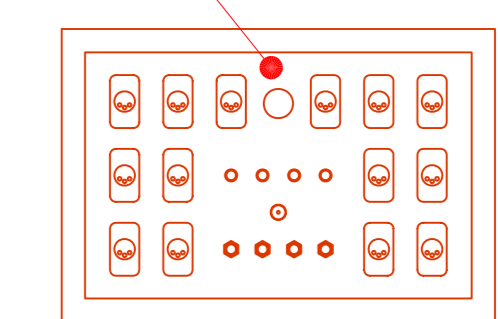

Legend	
	Electrical Outlet Switched (single)
	Electrical Outlet Switched (twin)
	Wall Light Positions
	Audio / Visual Outlets Large
	Audio / Visual Outlets Small
	Telephone Connection
	3 Phase Socket / Outlet
	Light Switches
	Door Release & Emergency Rel
	Fused Switch
	Ving Card Reader
	Data Access Points
	Lift Call Points
	Lift Firemans Switch

Audio / Visual Outlets

Double Switched Sockets

Telephone Socket

LAYOUT IN 15 LOCATIONS

M16 Open Hook Hangers
Monarch Suite