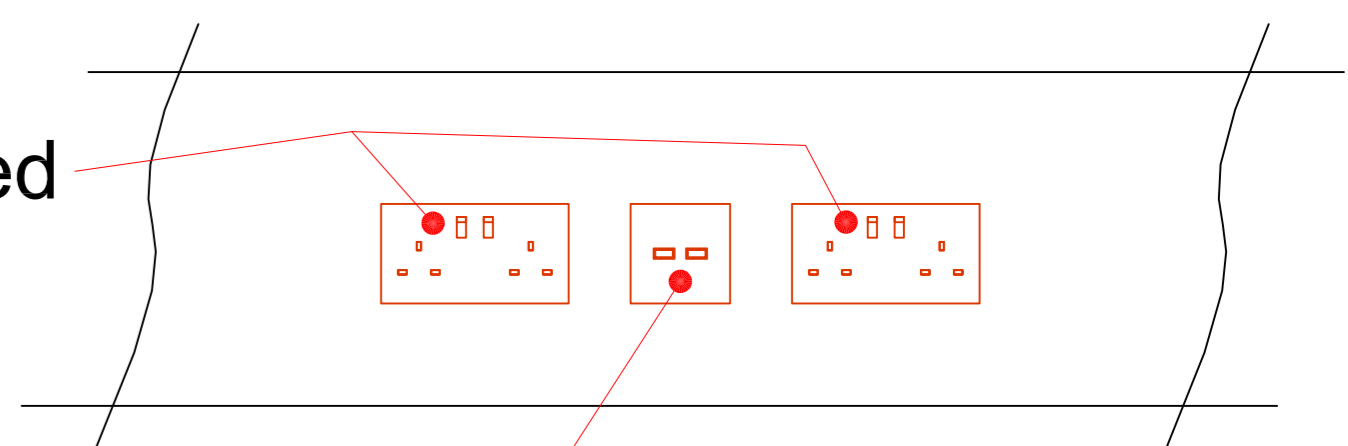

Legend	
	Electrical Outlet Switched (single)
	Electrical Outlet Switched (twin)
	Wall Light Positions
	Audio / Visual Outlets Large
	Audio / Visual Outlets Small
	Telephone Connection
	3 Phase Socket / Outlet
	Light Switches
	Door Release & Emergency Rel
	Fused Switch
	Ving Card Reader
	Data Access Points
	Lift Call Points
	Lift Firemans Switch

Audio / Visual Outlets

Double Switched Sockets

Telephone Socket

LAYOUT IN 15 LOCATIONS