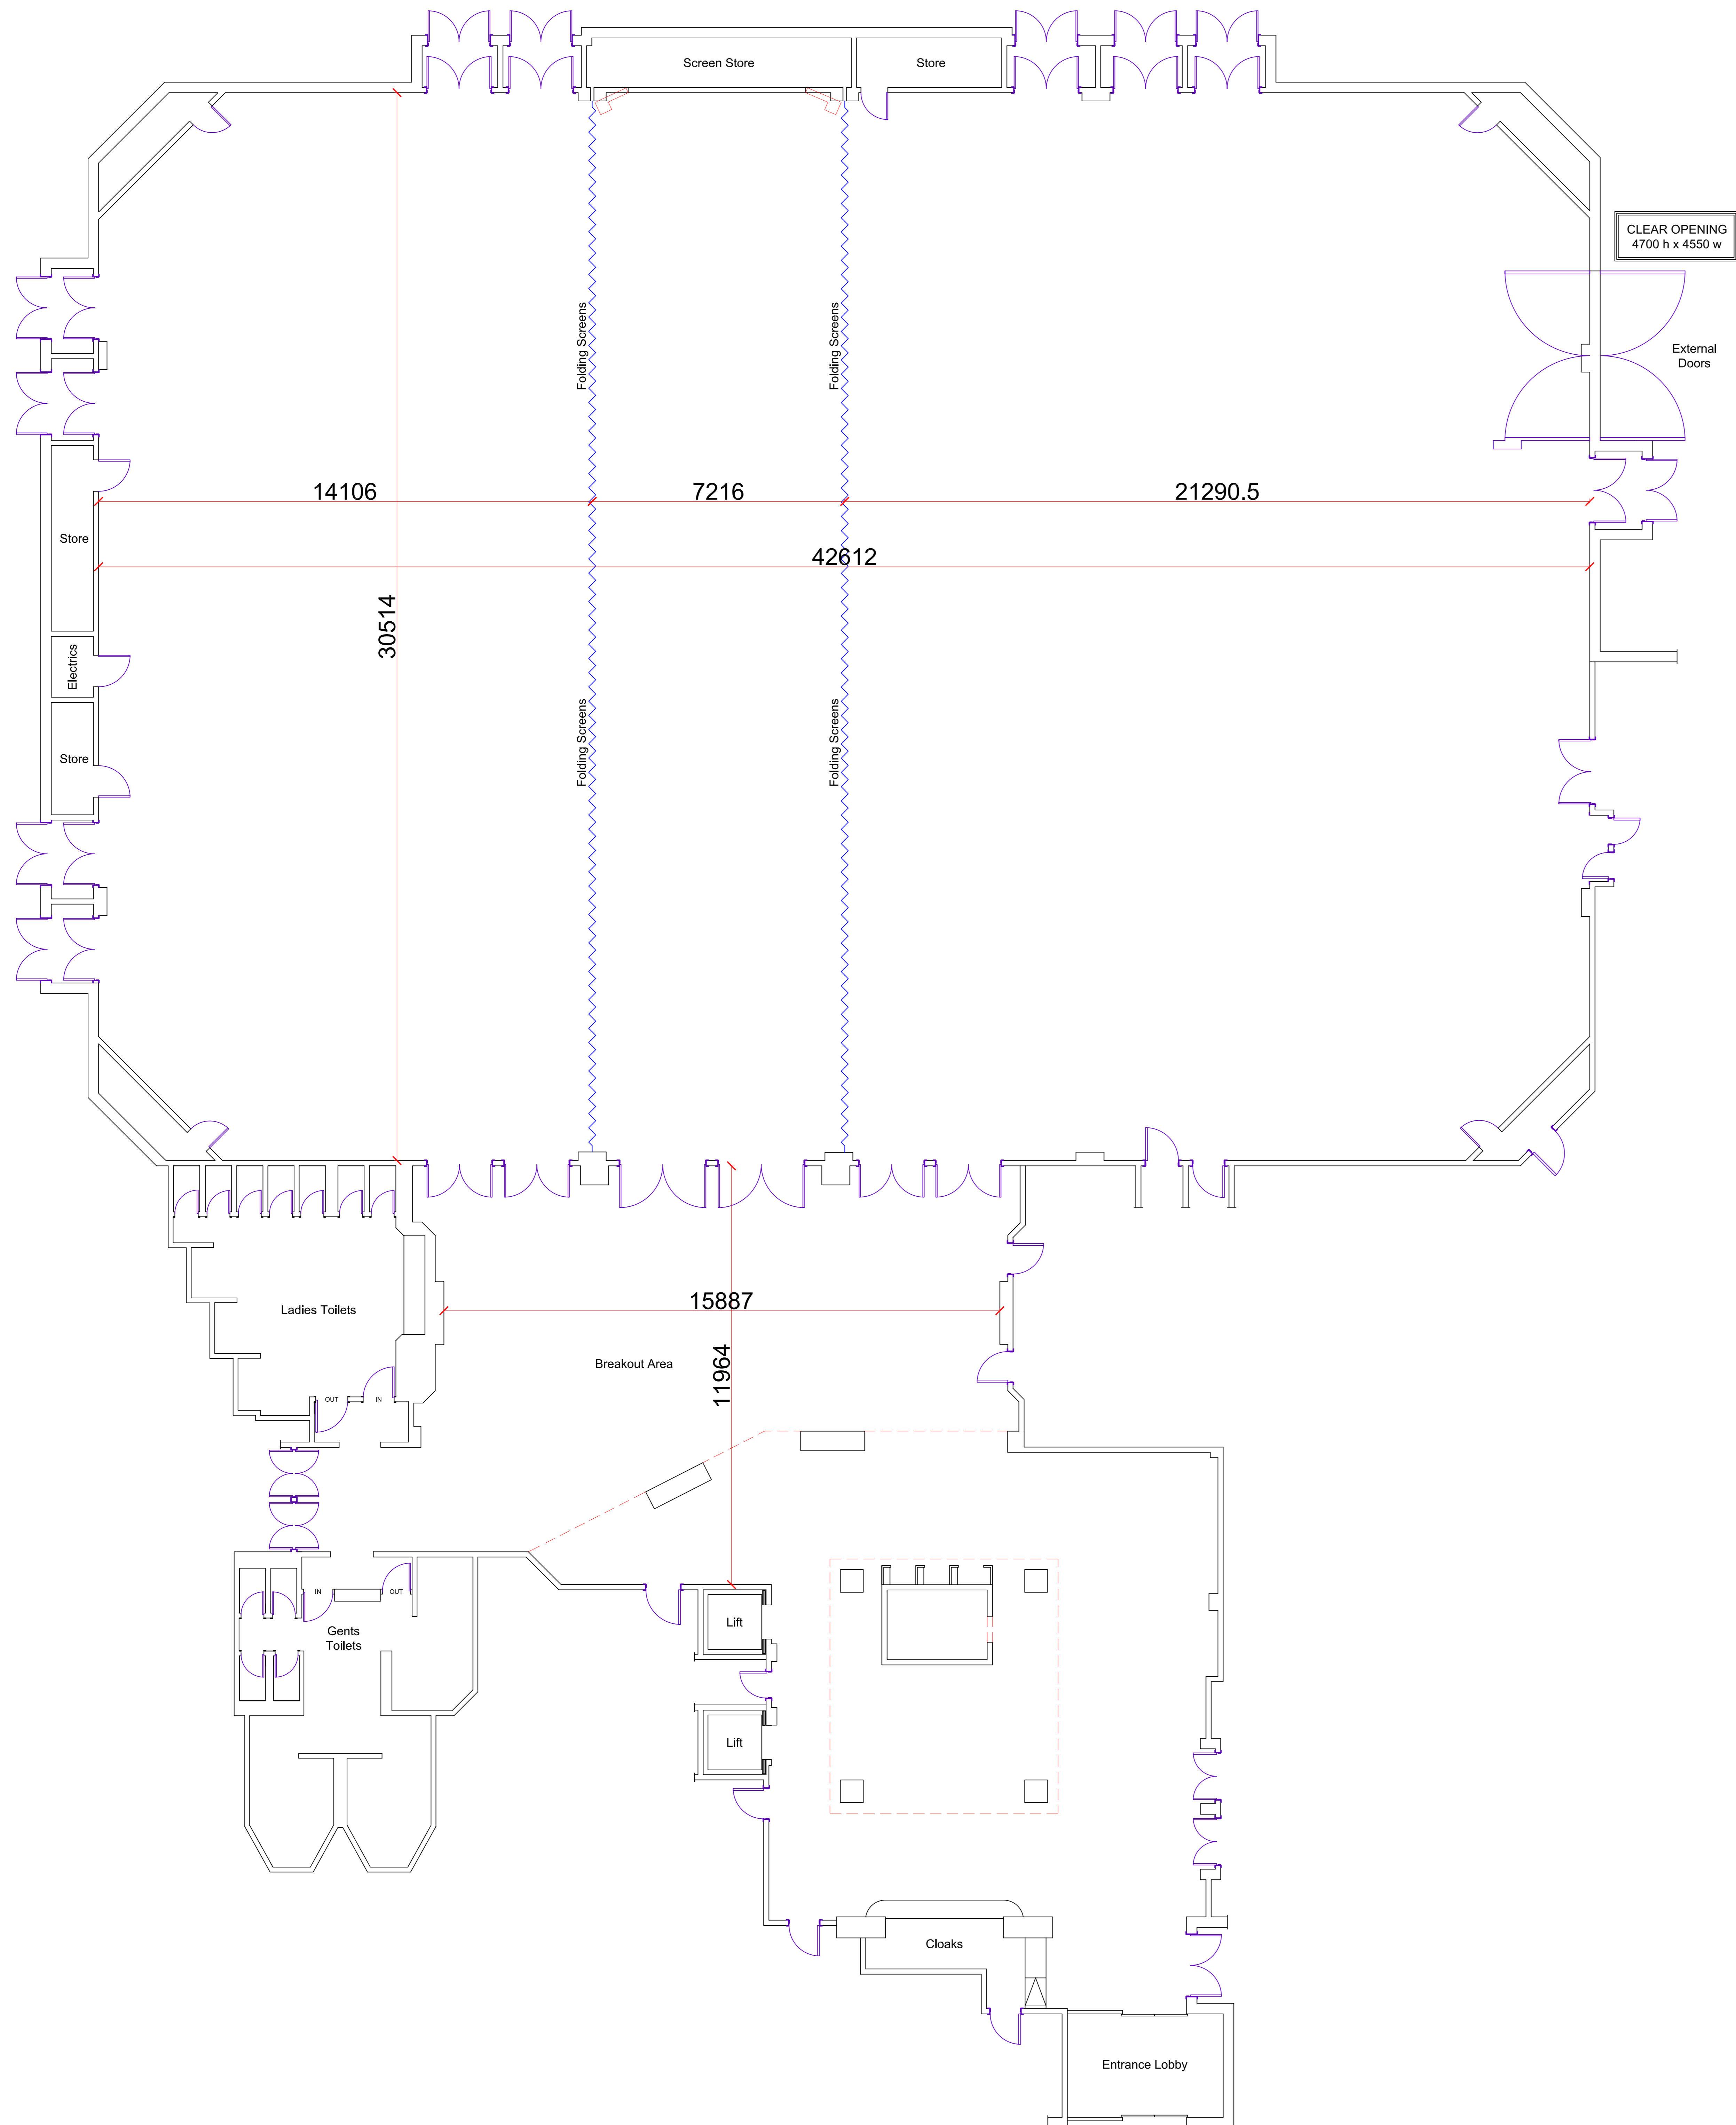

Legend	
	Electrical Outlet Switched (single)
	Electrical Outlet Switched (twin)
	Wall Light Positions
	Audio / Visual Outlets Large
	Audio / Visual Outlets Small
	Telephone Connection
	3 Phase Socket / Outlet
	Light Switches
	Door Release & Emergency Rel
	Fused Switch
	Ving Card Reader
	Data Access Points
	Lift Call Points
	Lift Firemans Switch

Audio / Visual Outlets

Double Switched Sockets

Telephone Socket

LAYOUT IN 15 LOCATIONS

M16 Open Hook Hangers
Monarch Suite