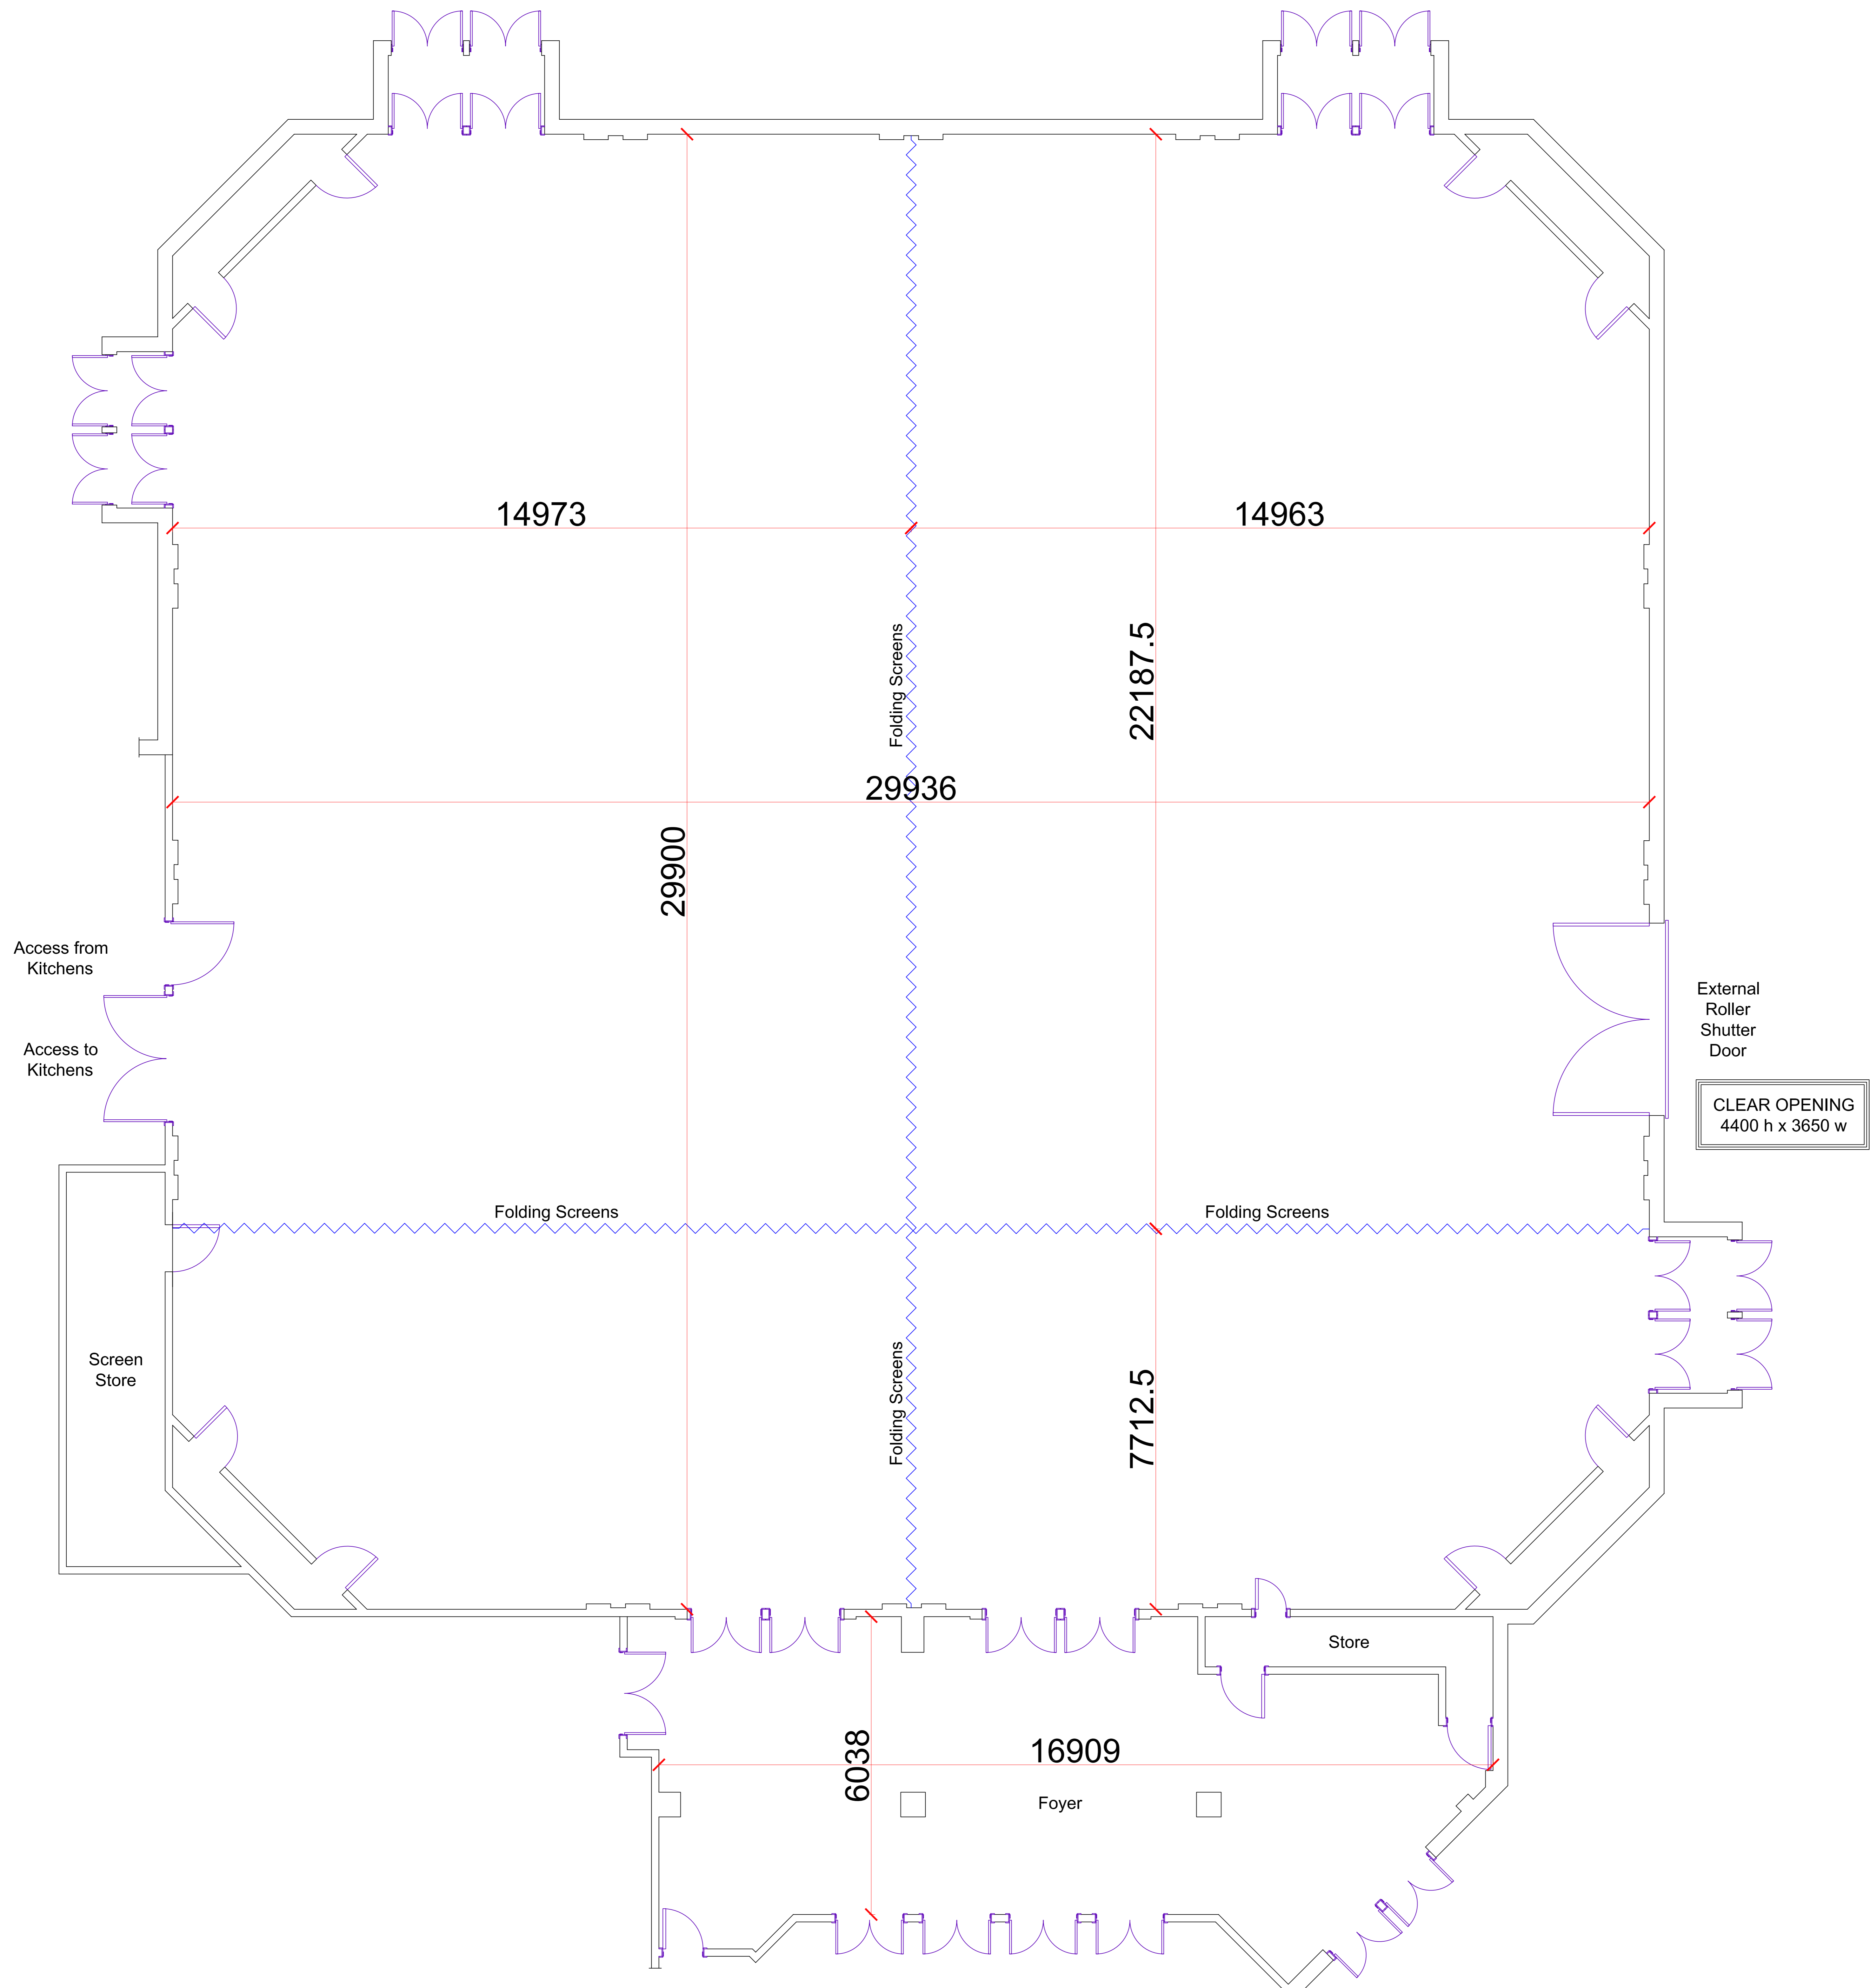

Legend	
	Electrical Outlet Switched (single)
	Electrical Outlet Switched (twin)
	Wall Light Positions
	Audio / Visual Outlets Large
	Audio / Visual Outlets Small
	Telephone Connection
	3 Phase Socket / Outlet
	Light Switches
	Door Release & Emergency Rel
	Fused Switch
	Ving Card Reader
	Data Access Points
	Lift Call Points
	Lift Firemans Switch

Audio / Visual Outlets

M16 Open Hook Hangers
Kings Suite