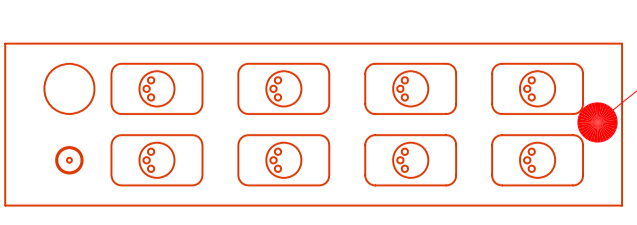

Legend	
	Electrical Outlet Switched (single)
	Electrical Outlet Switched (twin)
	Wall Light Positions
	Audio / Visual Outlets Large
	Audio / Visual Outlets Small
	Telephone Connection
	3 Phase Socket / Outlet
	Light Switches
	Door Release & Emergency Rel
	Fused Switch
	Ving Card Reader
	Data Access Points
	Lift Call Points
	Lift Firemans Switch

Audio / Visual Outlets

M16 Open Hook Hangers
Kings Suite

29" (711mm)	21" (533mm)
Quantity Available 10	Quantity Available 34