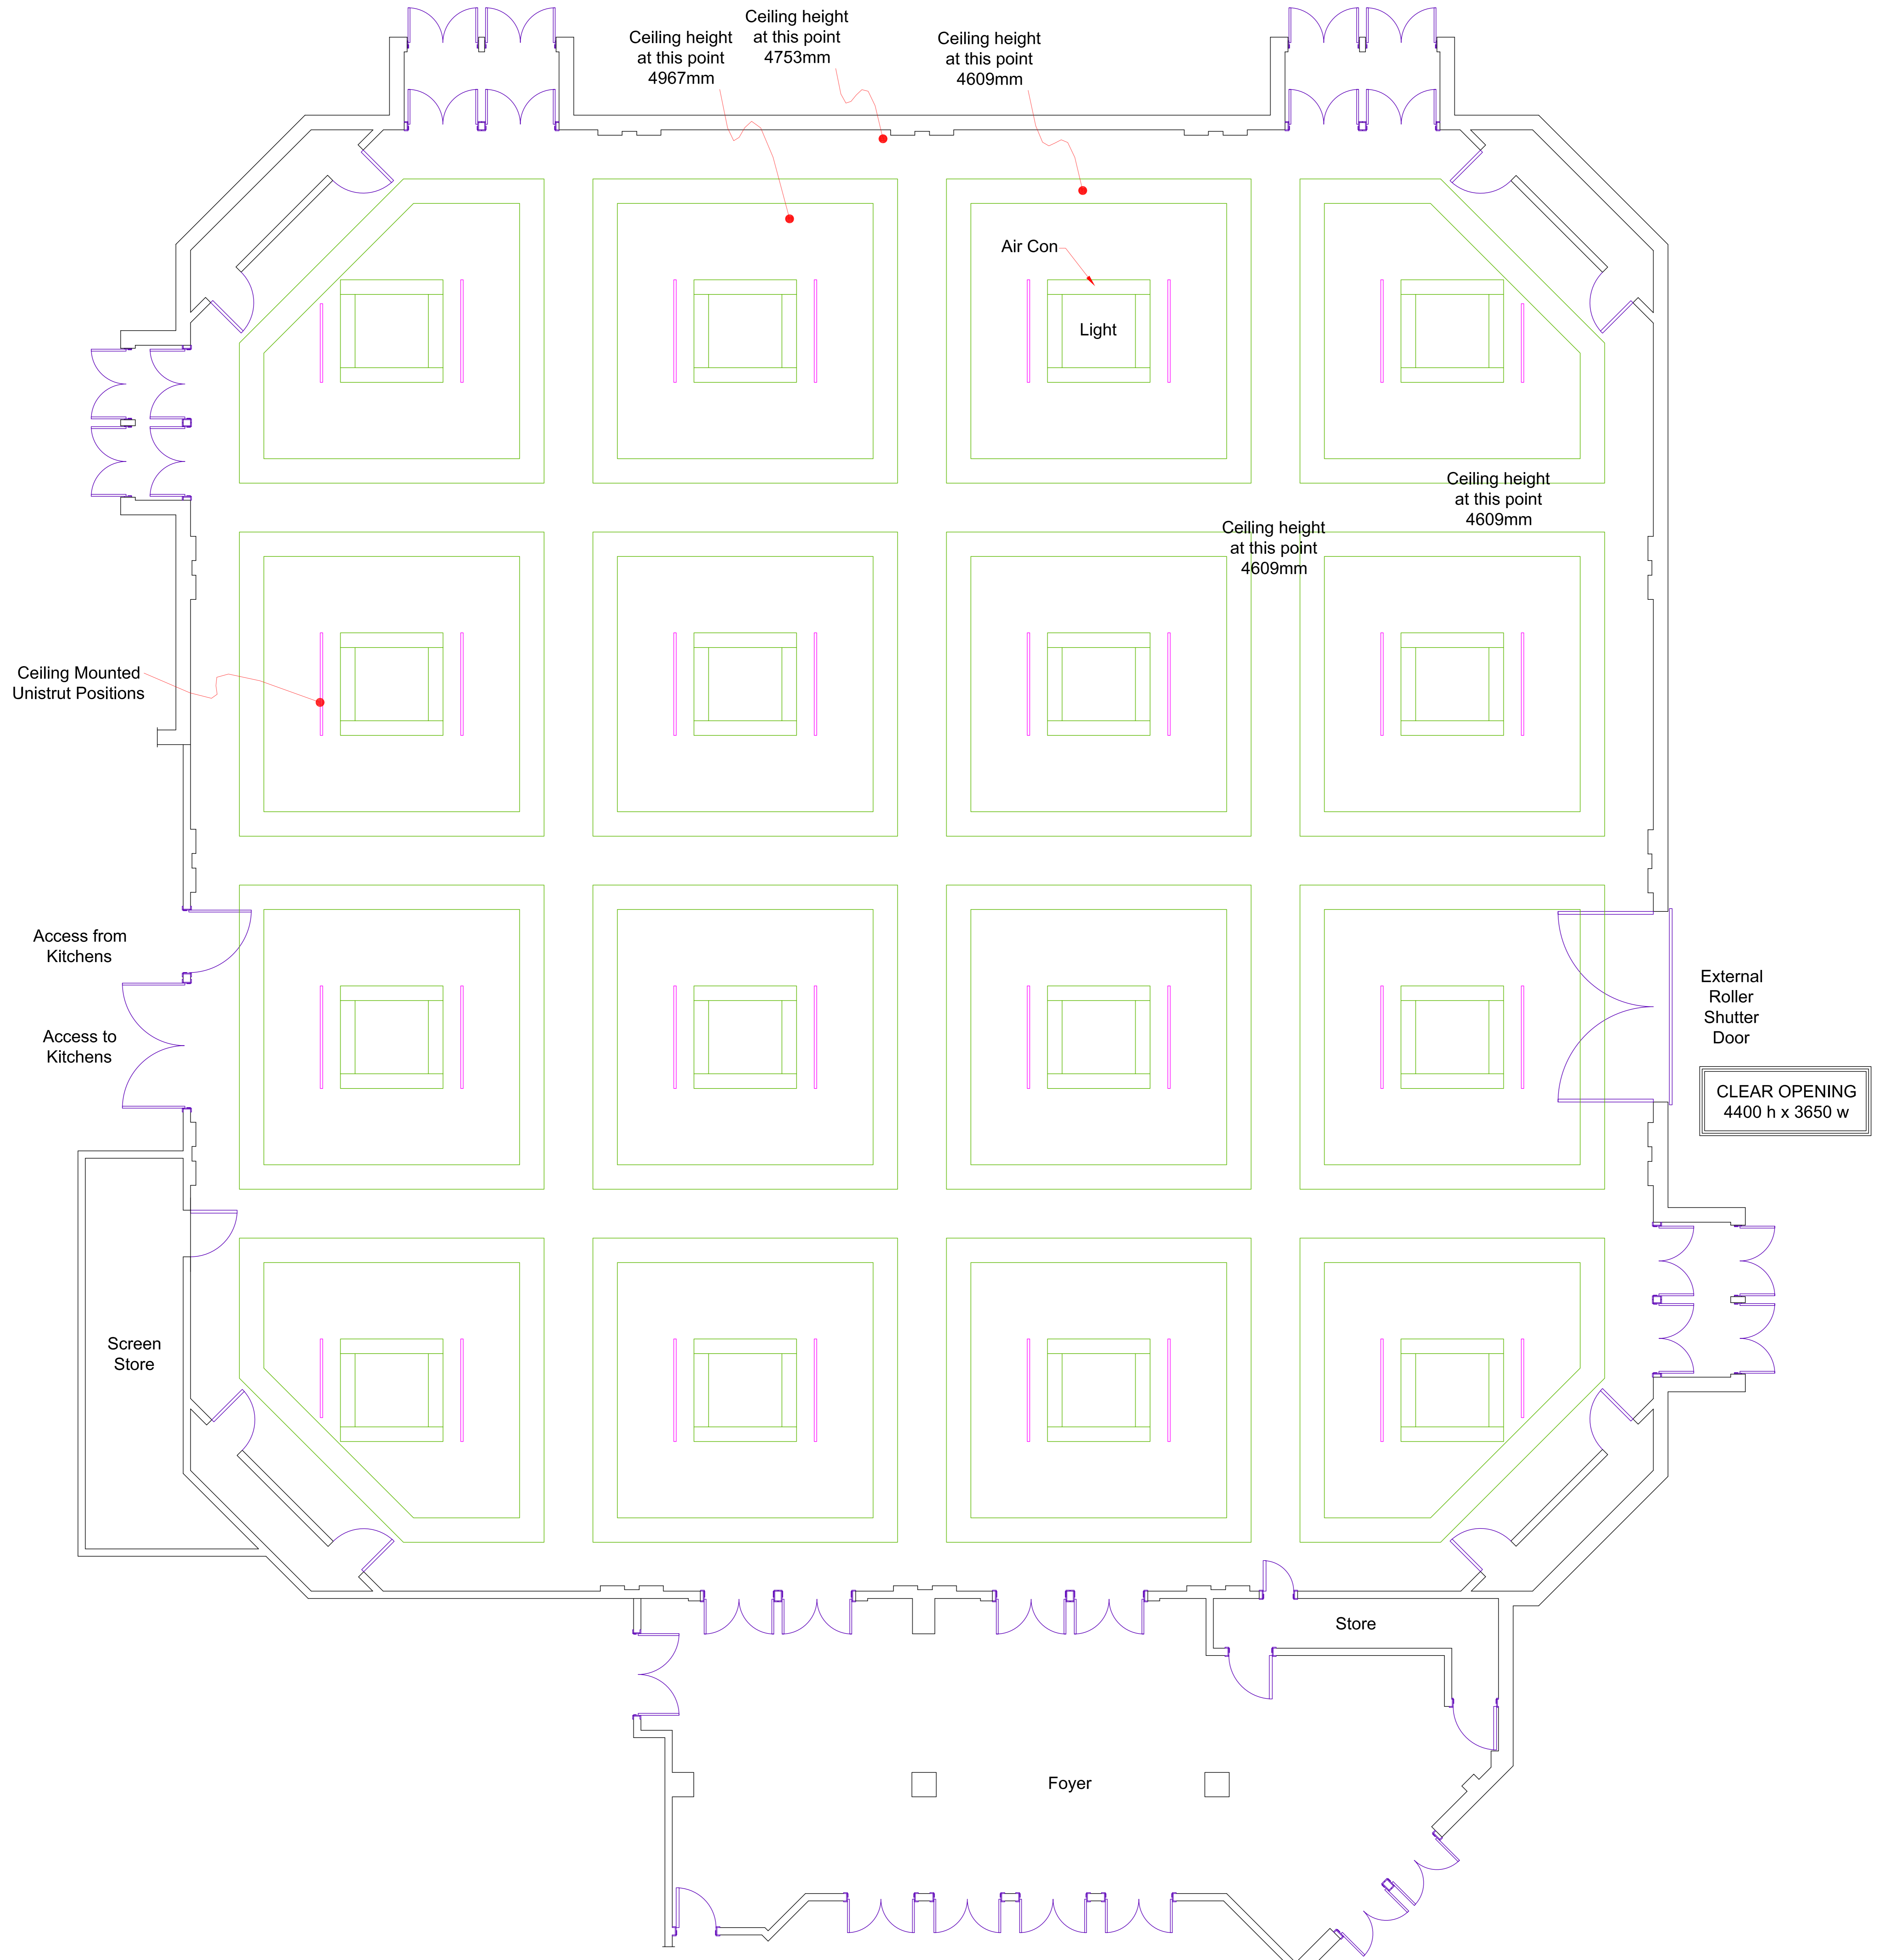

Legend	
	Electrical Outlet Switched (single)
	Electrical Outlet Switched (twin)
	Wall Light Positions
	Audio / Visual Outlets Large
	Audio / Visual Outlets Small
	Telephone Connection
	3 Phase Socket / Outlet
	Light Switches
	Door Release & Emergency Rel
	Fused Switch
	Ving Card Reader
	Data Access Points
	Lift Call Points
	Lift Firemans Switch

Audio / Visual Outlets

M16 Open Hook Hangers
Kings Suite