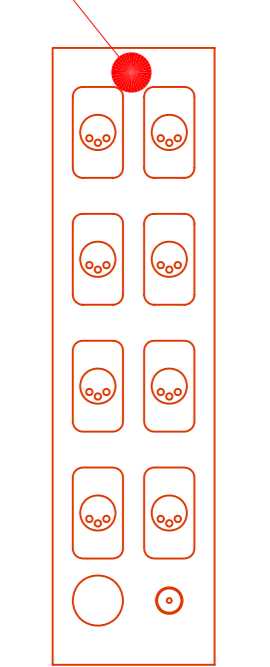

Legend	
	Electrical Outlet Switched (single)
	Electrical Outlet Switched (twin)
	Wall Light Positions
	Audio / Visual Outlets Large
	Audio / Visual Outlets Small
	Telephone Connection
	3 Phase Socket / Outlet
	Light Switches
	Door Release & Emergency Rel
	Fused Switch
	Ving Card Reader
	Data Access Points
	Lift Call Points
	Lift Firemans Switch

Audio / Visual Outlets

M16 Open Hook Hangers
Kings Suite