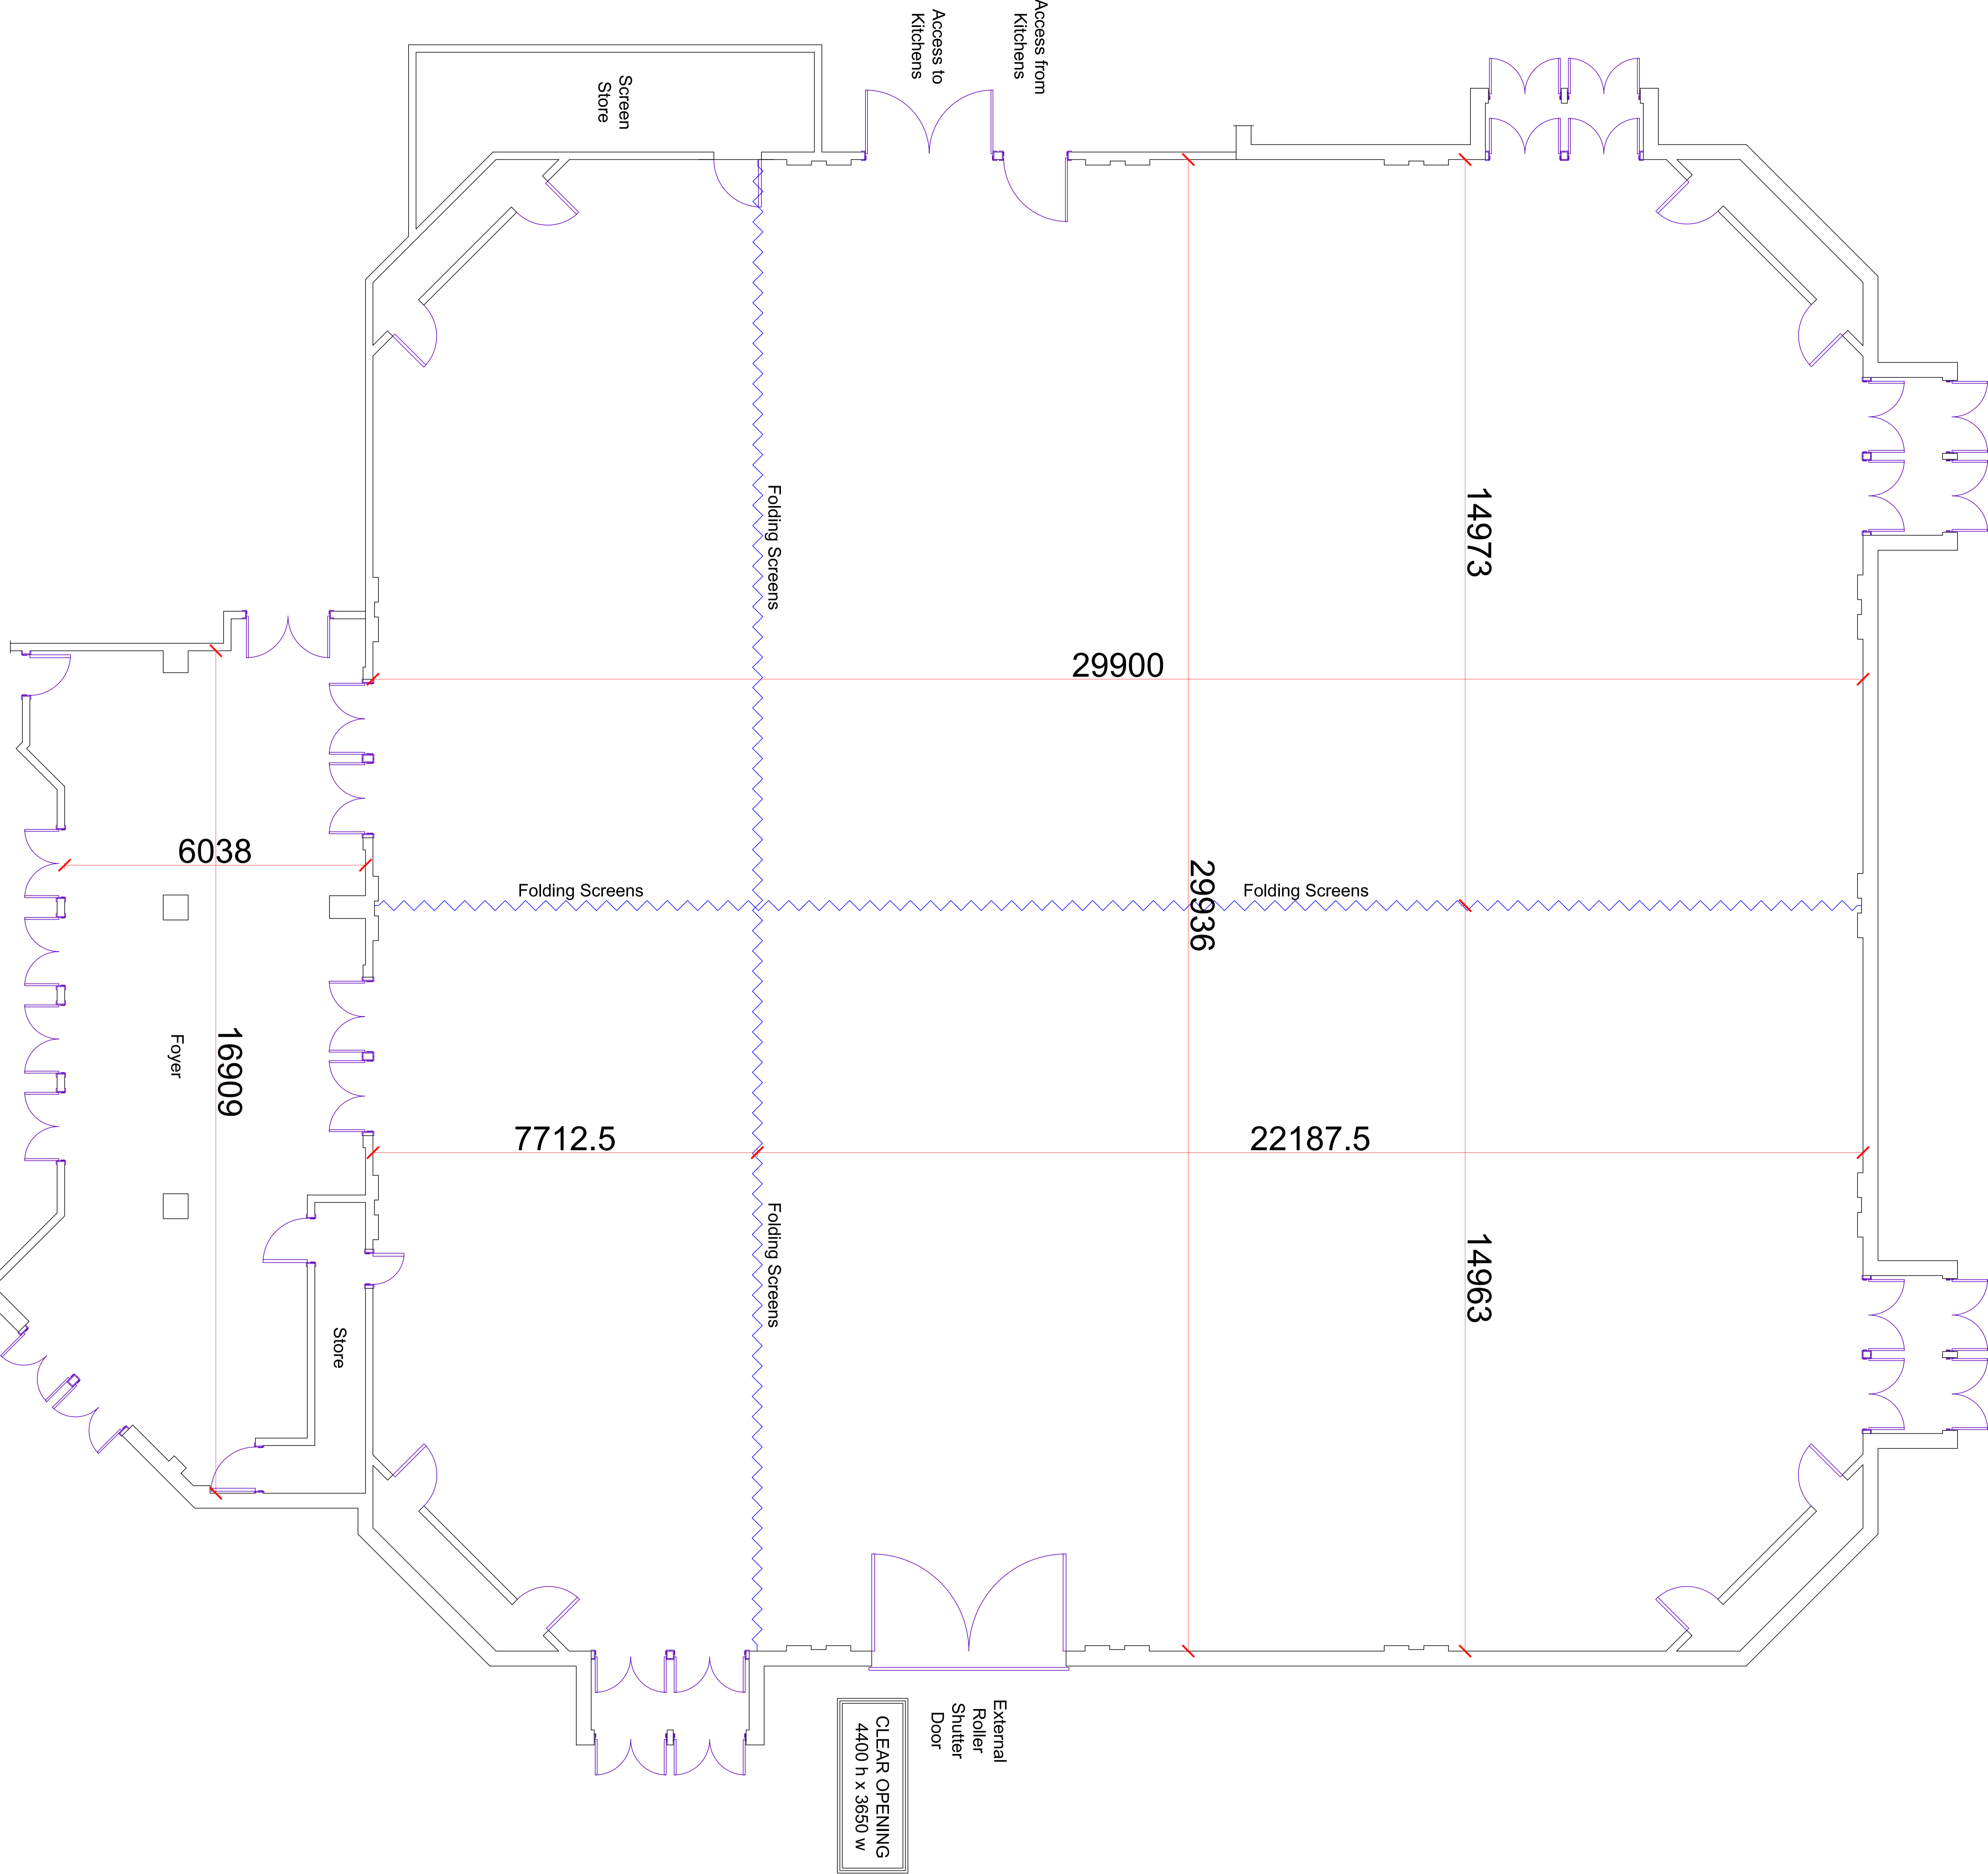

Legend	
	Electrical Outlet Switched (single)
	Electrical Outlet Switched (twin)
	Wall Light Positions
	Audio / Visual Outlets Large
	Audio / Visual Outlets Small
	Telephone Connection
	3 Phase Socket / Outlet
	Light Switches
	Door Release & Emergency Rel
	Fused Switch
	Ving Card Reader
	Data Access Points
	Lift Call Points
	Lift Firemans Switch

Audio / Visual Outlets

M16 Open Hook Hangers
Kings Suite

29" (711mm)	21" (533mm)
Quantity Available 10	Quantity Available 34