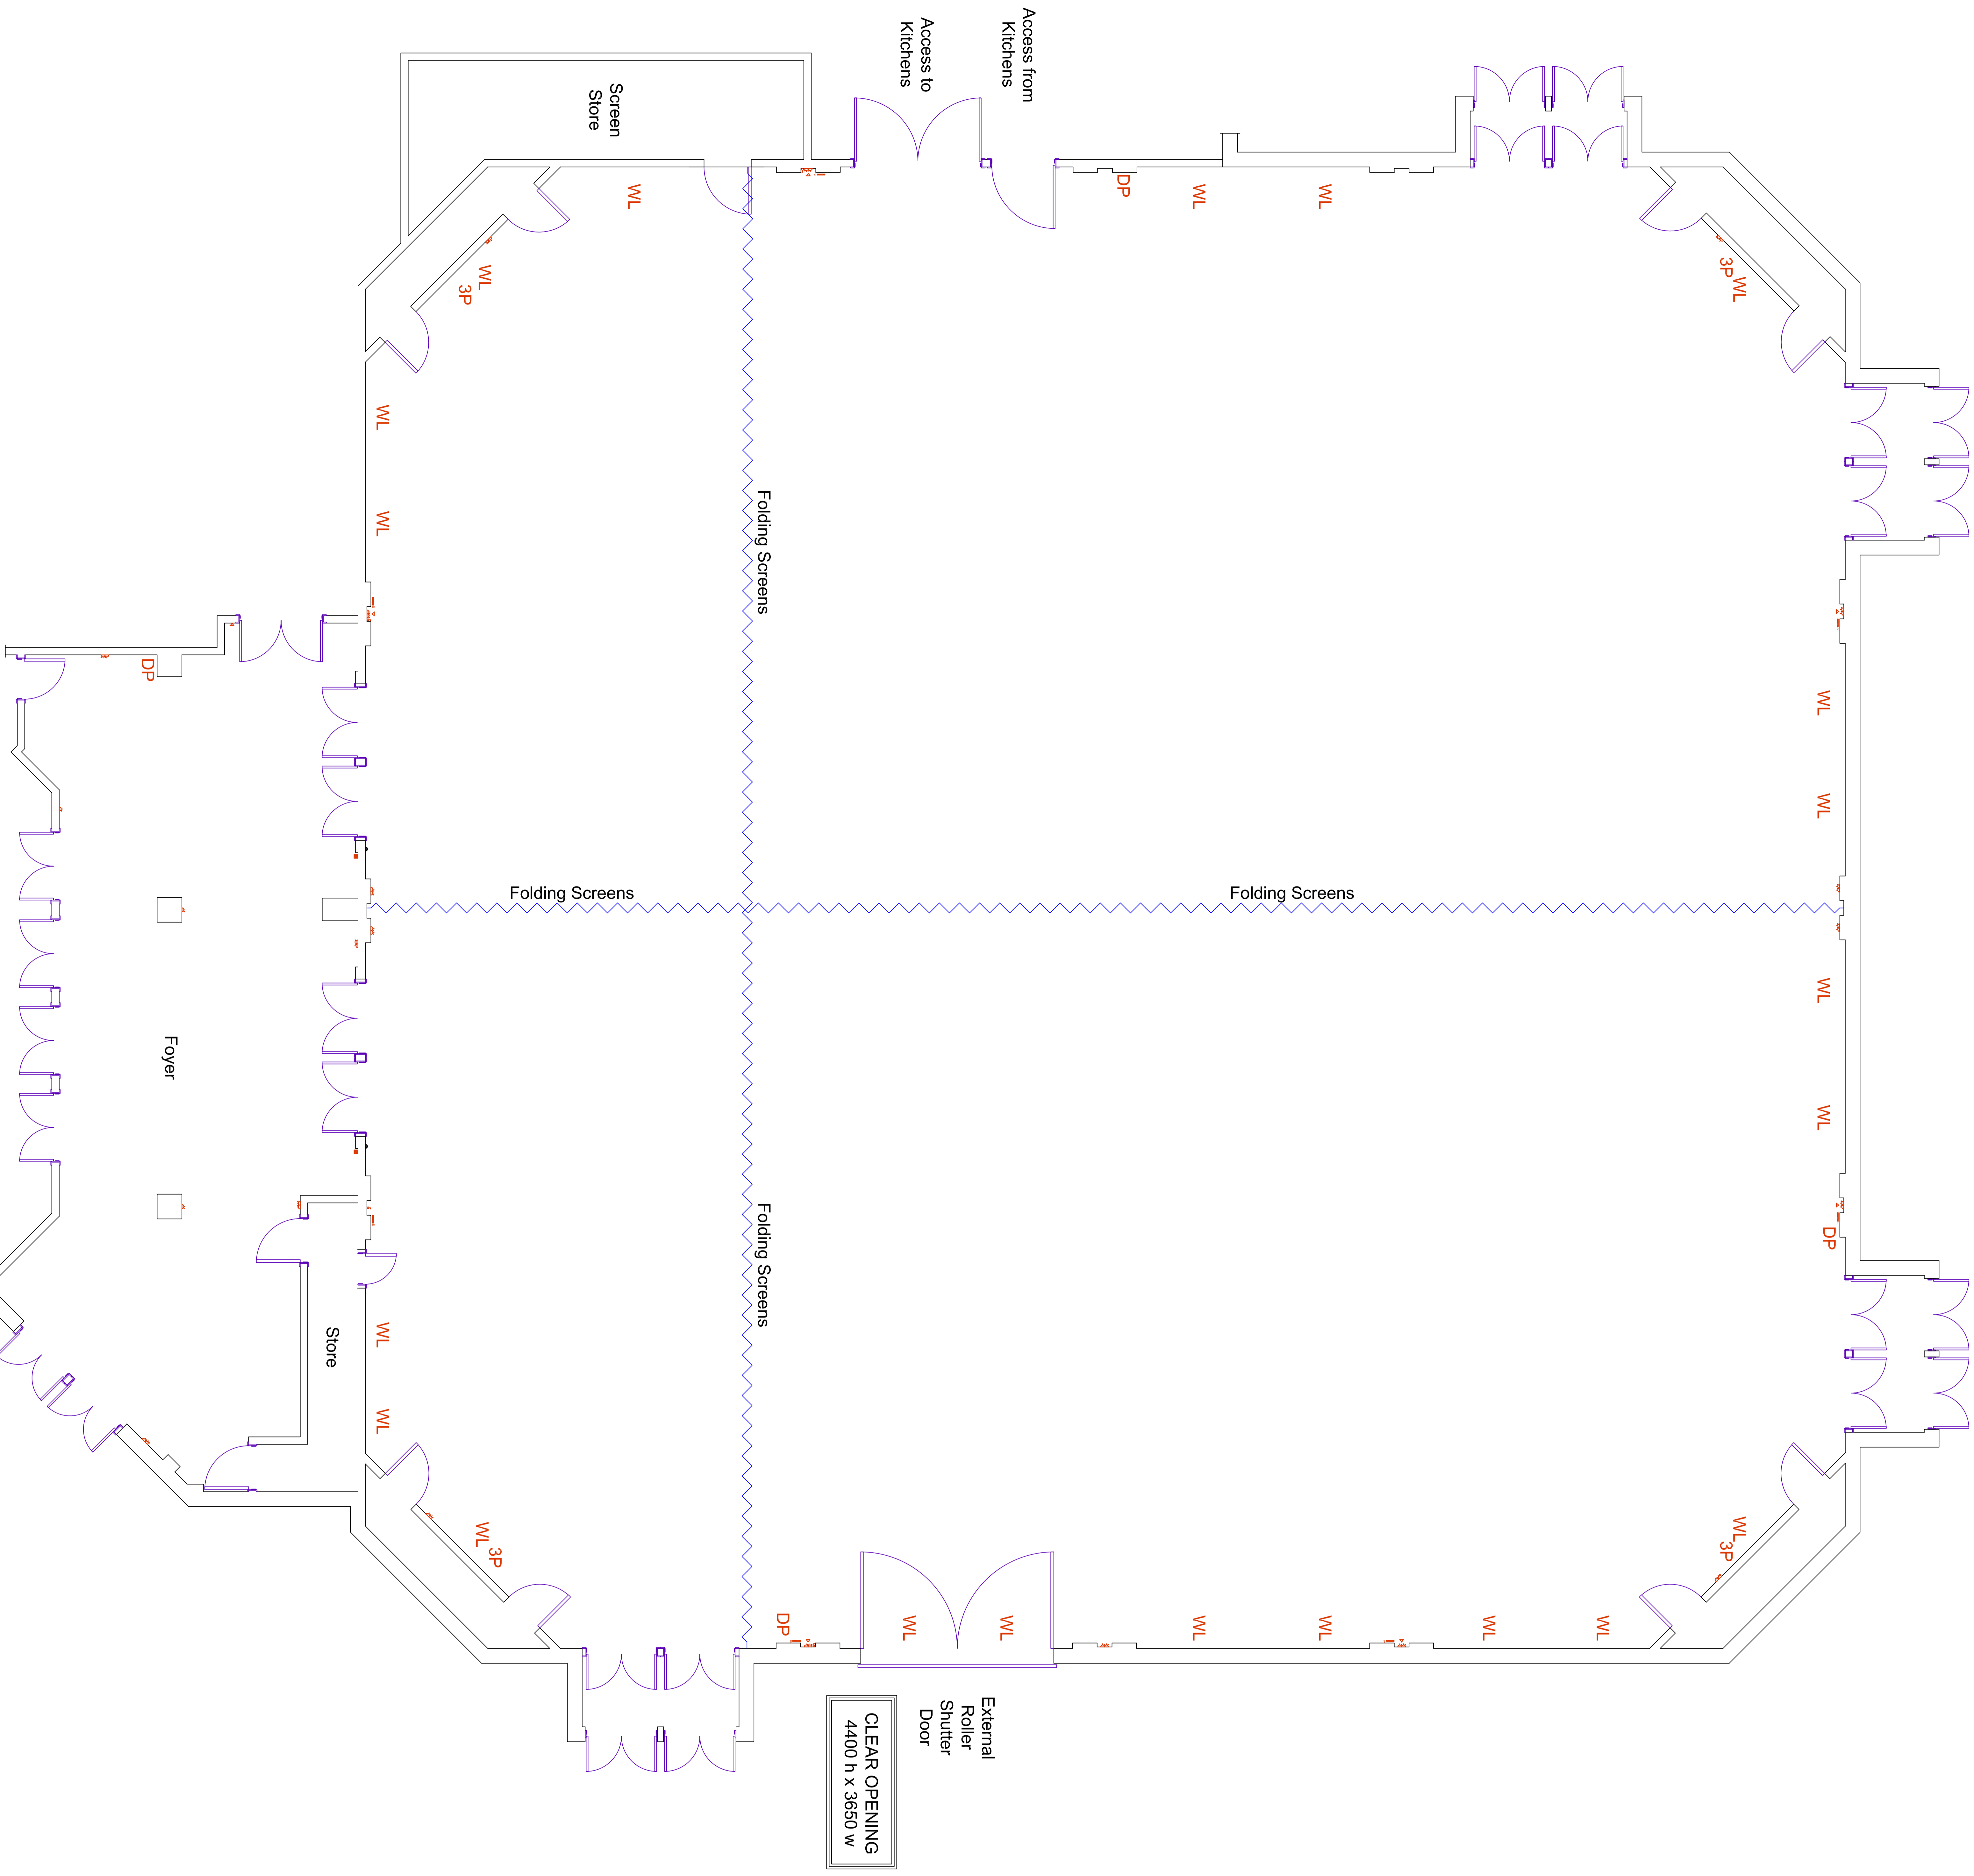

Legend	
	Electrical Outlet Switched (single)
	Electrical Outlet Switched (twin)
	Wall Light Positions
	Audio / Visual Outlets Large
	Audio / Visual Outlets Small
	Telephone Connection
	3 Phase Socket / Outlet
	Light Switches
	Door Release & Emergency Rel
	Fused Switch
	Ving Card Reader
	Data Access Points
	Lift Call Points
	Lift Firemans Switch

Audio / Visual Outlets

M16 Open Hook Hangers
Kings Suite

29" (711mm)	21" (533mm)
Quantity Available 10	Quantity Available 34